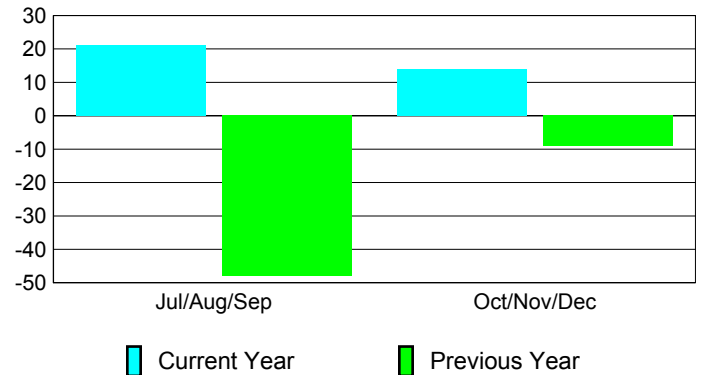

Comparison of Membership Gain/Loss

Current Year Compared to the Previous Year