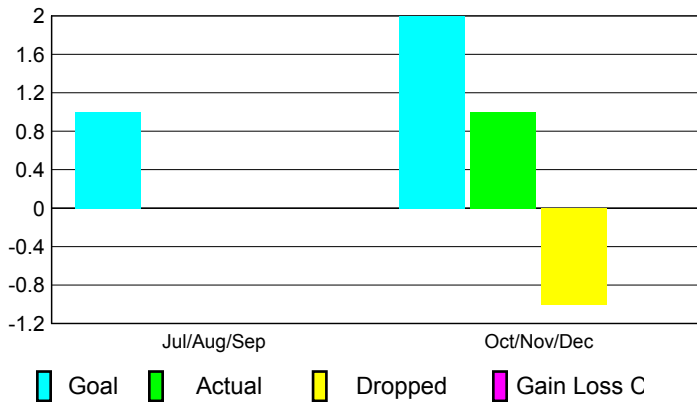

2010-2011 GMT Reports for District (or Undistricted) **District M 1**

GMT: **Mr. Pedro Mario Marrello**

Location: **PARAGUAY**

GMT CA: **3**

CLUBS

Club Results
2010-2011

Clubs
2009-2010

Month	New Club Goal	Actual New Clubs	Actual Dropped Clubs	Gain/Loss of Clubs	Gain/Loss of Clubs
Jul/Aug/Sep	1	0	0	0	-2
Oct/Nov/Dec	2	1	-1	0	0
Totals	3	1	-1	0	-2

Club Results 2010-2011

Goal, New, Dropped, Gain/Loss

Comparison of Club Gain/Loss

Current Year Compared to the Previous Year

YTD Status Quo Clubs 2010-2011

Status Quo Clubs Compared to Status Quo Members

MEMBERSHIP