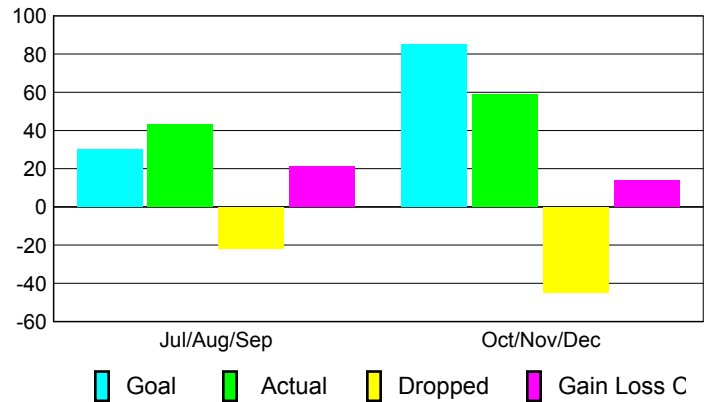

Membership Results 2010-2011

Goal, New, Dropped, Gain/Loss